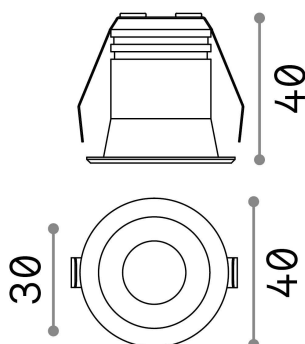

General info

Technical - Recessed lights

Ean	8021696244846
Item	VIRUS FI BK BK
Installation	Recessed lights
Guarantee	5 years
Gross weight	0.08 kg
Volume	0.00027 m ³

Technical info

Net weight	0.07 kg
Insulation class	II
Protection index	IP20
Compliance	CE
Operating temperature	0° ~ +40 °C
Dimmer	NO, On-Off
Power output	220-240 V AC 50/60 Hz
Power supply	Separate, included Replaceable (by qualified operators only), electronic
Recessed specifications	Ø 30 - h. ≥ 60 , 10-30

Source info

Integrated source	Integrated LED module
Replaceable source	Replaceable (by qualified operators only)
Power	3 W
Emission	Direct
Max consumption	max 3,00 W
Features LED	LED SMD OSRAM
CCT LED	3000 K
Duration LED (t. 25°C)	50000 h
CRI	> 90
Light beam	20°
Light beam flux	210 lm
Useful light flux	170 lm