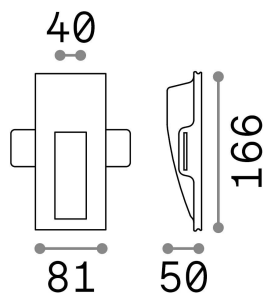

General info

Technical - Recessed lights

Ean	8021696249827
Item	WALKY-2 FI
Installation	Recessed lights
Guarantee	5 years
Gross weight	0.64 kg
Volume	0.001152 m ³

Technical info

Net weight	0.58 kg
Insulation class	II
Protection index	IP20
Compliance	CE
Operating temperature	0° ~ +40 °C
Dimmer	NO, On-Off
Power output	220-240 V AC 50/60 Hz
Power supply	Separate, included Replaceable (by qualified operators only), electronic
Recessed specifications	83 x 168 - h. ≥ 100 , 9-15

Source info

Integrated source	Integrated LED module
Replaceable source	Replaceable (by qualified operators only)
Power	1 W
Emission	Direct Asymmetrical
Max consumption	max 1,00 W
Features LED	LED SMD
CCT LED	3000 K
Duration LED (t. 25°C)	50000 h
CRI	> 90
Light beam	-
Light beam flux	55 lm
Useful light flux	40 lm