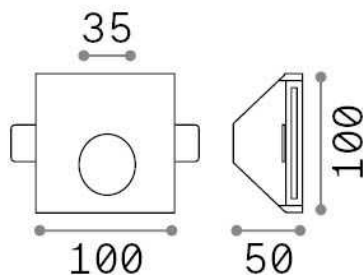

General info

Technical - Recessed lights

Ean	8021696249834
Item	WALKY-3 FI
Installation	Recessed lights
Guarantee	5 years
Gross weight	0.63 kg
Volume	0.00091 m ³

Technical info

Net weight	0.58 kg
Insulation class	II
Protection index	IP20
Compliance	CE
Operating temperature	0° ~ +40 °C
Dimmer	NO, On-Off
Power output	220-240 V AC 50/60 Hz
Power supply	Separate, included Replaceable (by qualified operators only), electronic
Recessed specifications	103 x 103 - h. ≥ 100 , 9-15

Source info

Integrated source	Integrated LED module
Replaceable source	Replaceable (by qualified operators only)
Power	1 W
Emission	Direct Asymmetrical
Max consumption	max 1,00 W
Features LED	LED SMD
CCT LED	3000 K
Duration LED (t. 25°C)	50000 h
CRI	> 90
Light beam	-
Light beam flux	55 lm
Useful light flux	40 lm