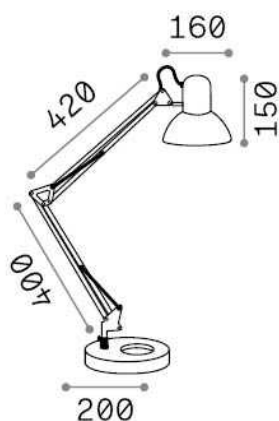

General info

Indoor - Table lamps

Ean	8021696061191
Item	WALLY TL1 NERO RAME
Installation	Table lamps
Guarantee	5 years
Gross weight	3.45 kg
Volume	0.011088 m ³

Technical info

Net weight	2.45 kg
Insulation class	II
Protection index	IP20
Compliance	CE
Operating temperature	0° ~ +40 °C
Dimmer	NO
Power output	220-240 V AC Integrated switch button
Power supply	Not required
Adjustability	YES

Source info

Integrated source	Light bulb (not included)
Replaceable source	No
Power	E27 max 1 x 42 W
Emission	Direct
Max consumption	-