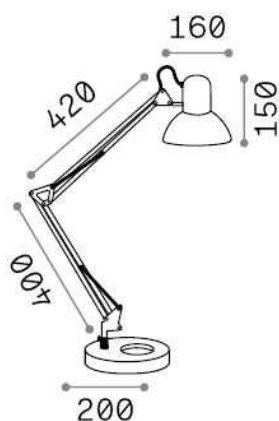

Net weight	2.45 kg
Insulation class	II
Protection index	IP20
Compliance	CE
Operating temperature	0° ~ +40 °C
Dimmer	NO
Power output	220-240 V AC Integrated switch button
Power supply	Not required
Adjustability	YES

Source info

Integrated source	Light bulb (not included)
Replaceable source	No
Power	E27 max 1 x 42 W
Emission	Direct
Max consumption	-