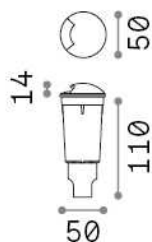

General info

Outdoor - Recessed lights

Ean	8021696269504
Item	WAY PT ONE SIDE 3000K
Installation	Recessed lights
Guarantee	5 years
Gross weight	0.11 kg
Volume	0.000658 m ³

Technical info

Net weight	0.08 kg
Insulation class	II
Protection index	IP67
Compliance	CE
Operating temperature	-15° ~ +45 °C
Dimmer	NO, On-Off
Power output	220-240 V AC
Power supply	Not required
Recessed specifications	Ø 43 - h. ≥ 105
Load resistance	IK10

Source info

Integrated source	Light bulb (included)
Replaceable source	Replaceable
Power	G9 max1 x 1,7 W
Emission	Direct Asymmetrical
Max consumption	-
Features LED	LED G9 1.7W 3000K
CCT LED	-
Duration LED (t. 25°C)	-
CRI	-
Light beam	-
Useful light flux	-