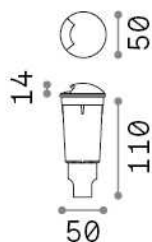

General info

Outdoor - Recessed lights

Ean	8021696269696
Item	WAY PT ONE SIDE 4000K
Installation	Recessed lights
Guarantee	5 years
Gross weight	0.11 kg
Volume	0.000658 m ³

Technical info

Net weight	0.08 kg
Insulation class	II
Protection index	IP67
Compliance	CE
Operating temperature	-15° ~ +45 °C
Dimmer	NO, On-Off
Power output	220-240 V AC
Power supply	Not required
Recessed specifications	Ø 43 - h. ≥ 105
Load resistance	IK10

Source info

Integrated source	Light bulb (included)
Replaceable source	Replaceable
Power	G9 max1 x 1,7 W
Emission	Direct Asymmetrical
Max consumption	-
Features LED	LED G9 1.7W 4000K
CCT LED	-
Duration LED (t. 25°C)	-
CRI	-
Light beam	-
Useful light flux	-