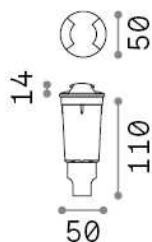

General info

Outdoor - Recessed lights

Ean	8021696269719
Item	WAY PT TWO SIDES 4000K
Installation	Recessed lights
Guarantee	5 years
Gross weight	0.11 kg
Volume	0.000658 m ³

Technical info

Net weight	0.08 kg
Insulation class	II
Protection index	IP67
Compliance	CE
Operating temperature	-15° ~ +45 °C
Dimmer	NO, On-Off
Power output	220-240 V AC
Power supply	Not required
Recessed specifications	Ø 43 - h. ≥ 105
Load resistance	IK10

Source info

Integrated source	Light bulb (included)
Replaceable source	Replaceable
Power	G9 max1 x 1,7 W
Emission	Direct Asymmetrical
Max consumption	-
Features LED	LED G9 1.7W 4000K
CCT LED	-
Duration LED (t. 25°C)	-
CRI	-
Light beam	-
Useful light flux	-