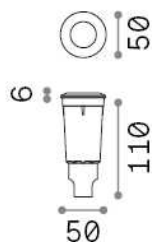

## Outdoor - Recessed lights

<b>Ean</b>	8021696269726
<b>Item</b>	WAY PT UP 3000K
<b>Installation</b>	Recessed lights
<b>Guarantee</b>	5 years
<b>Gross weight</b>	0.11 kg
<b>Volume</b>	0.000658 m <sup>3</sup>

## Technical info

<b>Net weight</b>	0.1 kg
<b>Insulation class</b>	II
<b>Protection index</b>	IP67
<b>Compliance</b>	CE
<b>Operating temperature</b>	-15° ~ +45 °C
<b>Dimmer</b>	NO, On-Off
<b>Power output</b>	220-240 V AC
<b>Power supply</b>	Not required
<b>Recessed specifications</b>	Ø 47 - h. ≥ 105
<b>Load resistance</b>	IK10

## Source info

<b>Integrated source</b>	Light bulb (included)
<b>Replaceable source</b>	Replaceable
<b>Power</b>	G9 max1 x 1,7 W
<b>Emission</b>	Direct
<b>Max consumption</b>	-
<b>Features LED</b>	LED G9 1.7W 3000K
<b>CCT LED</b>	-
<b>Duration LED (t. 25°C)</b>	-
<b>CRI</b>	-
<b>Light beam</b>	-
<b>Useful light flux</b>	-