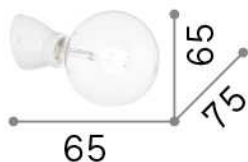

General info

Indoor - Wall lamps

Ean	8021696180304
Item	WINERY AP1 NERO
Installation	Wall lamps
Guarantee	5 years
Gross weight	0.3 kg
Volume	0.000448 m ³

Technical info

Net weight	0.25 kg
Insulation class	II
Protection index	IP20
Compliance	CE
Operating temperature	0° ~ +40 °C
Dimmer	Determined by the light bulb
Power output	220-240 V AC
Power supply	Not required

Source info

Integrated source	Light bulb (not included)
Replaceable source	No
Power	E27 max 1 x 60 W
Emission	Diffuse
Max consumption	-