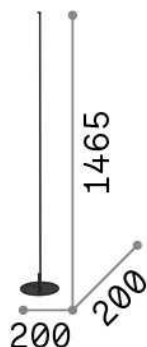

General info

Indoor - Floor lamps

Ean	8021696258904
Item	YOKO PT NERO
Installation	Floor lamps
Guarantee	5 years
Gross weight	3.36 kg
Volume	0.053352 m ³

Technical info

Net weight	1.65 kg
Insulation class	II
Protection index	IP20
Compliance	CE
Operating temperature	0° ~ +40 °C
Dimmer	NO, On-Off
Power output	220-240 V AC 50/60 Hz Integrated switch button
Power supply	In-built, included Replaceable, electronic

Source info

Integrated source	Integrated LED module
Replaceable source	Replaceable (by qualified operators only)
Power	LED 16 W
Emission	Direct
Max consumption	max 16,00 W
Features LED	LED SMD
CCT LED	3000 K
Duration LED (t. 25°C)	30000 h
CRI	> 80
SDCM	3
Light beam flux	1350 lm
Useful light flux	860 lm
Bulb included	1 - E14 OLIVA 4W 3000K CRI80 SATIN