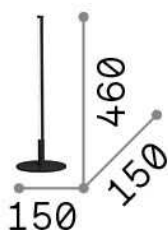

General info

Indoor - Table lamps

Ean	8021696258911
Item	YOKO TL NERO
Installation	Table lamps
Guarantee	5 years
Gross weight	1.32 kg
Volume	0.024696 m ³

Technical info

Net weight	0.86 kg
Insulation class	II
Protection index	IP20
Compliance	CE
Operating temperature	0° ~ +40 °C
Dimmer	NO, On-Off
Power output	220-240 V AC 50/60 Hz Integrated switch button
Power supply	In-built, included Replaceable, electronic

Source info

Integrated source	Integrated LED module
Replaceable source	Replaceable (by qualified operators only)
Power	LED 5 W
Emission	Direct
Max consumption	max 5,00 W
Features LED	LED SMD
CCT LED	3000 K
Duration LED (t. 25°C)	30000 h
CRI	> 80
SDCM	3
Light beam flux	410 lm
Useful light flux	260 lm
Bulb included	1 - E14 OLIVA 4W 3000K CRI80 SATIN