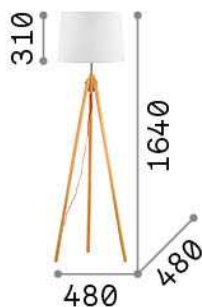

General info

Indoor - Floor lamps

Ean	8021696121437
Item	YORK PT1 NERO
Installation	Floor lamps
Guarantee	5 years
Gross weight	2.81 kg
Volume	0.024696 m ³

Technical info

Net weight	2.81 kg
Insulation class	II
Protection index	IP20
Compliance	CE
Operating temperature	0° ~ +40 °C
Dimmer	NO
Power output	220-240 V AC Integrated switch button
Power supply	Not required

Source info

Integrated source	Light bulb (not included)
Replaceable source	No
Power	E27 max 1 x 42 W
Emission	Diffuse
Max consumption	-