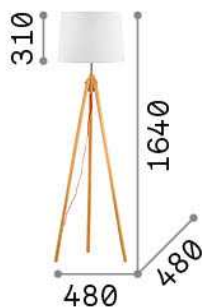

General info

Indoor - Floor lamps

Ean	8021696089805
Item	YORK PT1 WOOD
Installation	Floor lamps
Guarantee	5 years
Gross weight	2.81 kg
Volume	0.024696 m ³

Technical info

Net weight	2.81 kg
Insulation class	II
Protection index	IP20
Compliance	CE
Operating temperature	0° ~ +40 °C
Dimmer	NO
Power output	220-240 V AC Integrated switch button
Power supply	Not required

Source info

Integrated source	Light bulb (not included)
Replaceable source	No
Power	E27 max 1 x 42 W
Emission	Diffuse
Max consumption	-