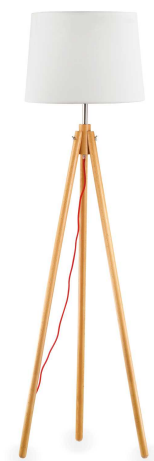

General info

Indoor - Floor lamps

Ean	8021696089805
Item	YORK PT1 WOOD
Installation	Floor lamps
Guarantee	5 years
Gross weight	2.81 kg
Volume	0.024696 m ³

Technical info

Net weight	2.81 kg
Insulation class	II
Protection index	IP20
Compliance	CE
Operating temperature	0° ~ +40 °C
Dimmer	NO
Power output	220-240 V AC Integrated switch button
Power supply	Not required

Source info

Integrated source	Light bulb (not included)
Replaceable source	No
Power	E27 max 1 x 42 W
Emission	Diffuse
Max consumption	-