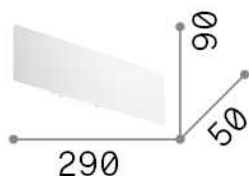

General info

Indoor - Wall lamps

Ean	8021696282145
Item	ZIG ZAG AP D29 3000K CROMO
Installation	Wall lamps
Guarantee	5 years
Gross weight	0.72 kg
Volume	0.00195 m ³

Technical info

Net weight	0.65 kg
Insulation class	I
Protection index	IP20
Compliance	CE
Operating temperature	0° ~ +40 °C
Dimmer	NO, On-Off
Power output	220-240 V AC 50/60 Hz
Power supply	In-built, included Replaceable (by qualified operators only), electronic

Source info

Integrated source	Integrated LED module
Replaceable source	No
Power	12,5 W
Emission	Indirect
Max consumption	max 12,50 W
Features LED	LED SMD SAMSUNG
CCT LED	3000 K
Duration LED (t. 25°C)	50000 h
CRI	> 80
Light beam	-
Light beam flux	1450 lm
Useful light flux	1310 lm
Photobiological risk	1