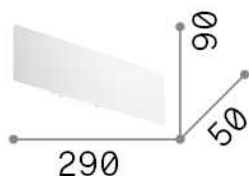

General info

Indoor - Wall lamps

Ean	8021696282169
Item	ZIG ZAG AP D29 3000K RAME
Installation	Wall lamps
Guarantee	5 years
Gross weight	0.62 kg
Volume	0.00195 m ³

Technical info

Net weight	0.55 kg
Insulation class	I
Protection index	IP20
Compliance	CE
Operating temperature	0° ~ +40 °C
Dimmer	NO, On-Off
Power output	220-240 V AC 50/60 Hz
Power supply	In-built, included Replaceable (by qualified operators only), electronic

Source info

Integrated source	Integrated LED module
Replaceable source	No
Power	12,5 W
Emission	Indirect
Max consumption	max 12,50 W
Features LED	LED SMD SAMSUNG
CCT LED	3000 K
Duration LED (t. 25°C)	50000 h
CRI	> 80
Light beam	-
Light beam flux	1450 lm
Useful light flux	1310 lm
Photobiological risk	1