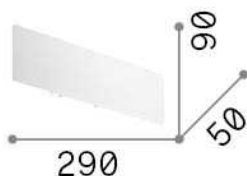

General info

Indoor - Wall lamps

Ean	8021696277233
Item	ZIG ZAG AP D29 4000K BIANCO
Installation	Wall lamps
Guarantee	5 years
Gross weight	0.62 kg
Volume	0.00195 m ³

Technical info

Net weight	0.55 kg
Insulation class	I
Protection index	IP20
Compliance	CE
Operating temperature	0° ~ +40 °C
Dimmer	NO, On-Off
Power output	220-240 V AC 50/60 Hz
Power supply	In-built, included Replaceable (by qualified operators only), electronic

Source info

Integrated source	Integrated LED module
Replaceable source	No
Power	12,5 W
Emission	Indirect
Max consumption	max 12,50 W
Features LED	LED SMD SAMSUNG
CCT LED	4000 K
Duration LED (t. 25°C)	50000 h
CRI	> 80
Light beam	-
Light beam flux	1550 lm
Useful light flux	1380 lm
Photobiological risk	1