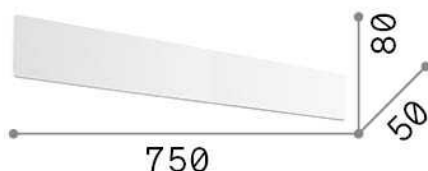

General info

Indoor - Wall lamps

Ean	8021696287072
Item	ZIG ZAG AP D75 3000K OTTONE
Installation	Wall lamps
Guarantee	5 years
Gross weight	1.3 kg
Volume	0.004693 m ³

Technical info

Net weight	1.04 kg
Insulation class	I
Protection index	IP20
Compliance	CE
Operating temperature	0° ~ +40 °C
Dimmer	NO, On-Off
Power output	220-240 V AC 50/60 Hz
Power supply	In-built, included Replaceable (by qualified operators only), electronic

Source info

Integrated source	Integrated LED module
Replaceable source	No
Power	30 W
Emission	Indirect
Max consumption	max 30,00 W
Features LED	LED SMD SAMSUNG
CCT LED	3000 K
Duration LED (t. 25°C)	50000 h
CRI	> 80
Light beam	-
Light beam flux	4100 lm
Useful light flux	3680 lm
Photobiological risk	1