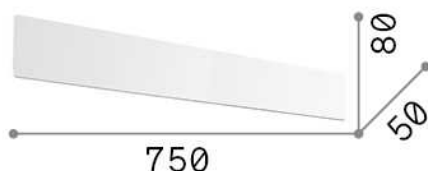

General info

Indoor - Wall lamps

Ean	8021696307190
Item	ZIG ZAG AP D75 3000K RAME
Installation	Wall lamps
Guarantee	5 years
Gross weight	1.3 kg
Volume	0.004693 m ³

Technical info

Net weight	1.04 kg
Insulation class	I
Protection index	IP20
Compliance	CE
Operating temperature	0° ~ +40 °C
Dimmer	NO, On-Off
Power output	220-240 V AC 50/60 Hz
Power supply	In-built, included Replaceable (by qualified operators only), electronic

Source info

Integrated source	Integrated LED module
Replaceable source	No
Power	30 W
Emission	Indirect
Max consumption	max 30,00 W
Features LED	LED SMD SAMSUNG
CCT LED	3000 K
Duration LED (t. 25°C)	50000 h
CRI	> 80
Light beam	-
Light beam flux	4100 lm
Useful light flux	3680 lm
Photobiological risk	1