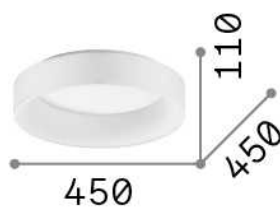

General info

Indoor - Ceiling lamps

Ean	8021696293783
Item	ZIGGY PL D045 BIANCO
Installation	Ceiling lamps
Guarantee	5 years
Gross weight	3.6 kg
Volume	0.032414 m ³

Technical info

Net weight	2.5 kg
Insulation class	II
Protection index	IP20
Compliance	CE
Operating temperature	0° ~ +40 °C
Dimmer	NO, On-Off
Power output	220-240 V AC 50/60 Hz
Power supply	In-built, included Replaceable (by qualified operators only), electronic

Source info

Integrated source	Integrated LED module
Replaceable source	Replaceable (by qualified operators only)
Power	LED 30 W
Emission	Direct
Max consumption	max 30,00 W
Features LED	LED SMD
CCT LED	3000 K
Duration LED (t. 25°C)	50000 h
CRI	> 80
Light beam	150°
Light beam flux	3800 lm
Useful light flux	2340 lm
Photobiological risk	1
Bulb included	1 - E14 OLIVA 4W 3000K CRI80 SATIN