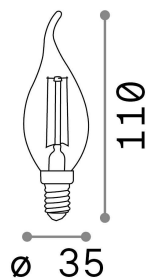

Info sorgente e prestazionali

Potenza	4 W
Emissione	Diffuse
Consumo massimo	max 4,20 W
CCT LED	2200 K
Durata LED (t. 25°C)	15000 h
CRI	> 80
Fascio luminoso	-
Flusso utile	400 lm
Tempo di accensione	X
Rischio fotobiologico	1