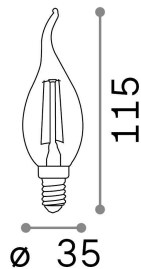

Info sorgente e prestazionali

Potenza	4 W
Emissione	Diffuse
Consumo massimo	max 3,90 W
CCT LED	3000 K
Durata LED (t. 25°C)	15000 h
CRI	> 80
Fascio luminoso	-
Flusso utile	420 lm
Rischio fotobiologico	1
Potenza in stand-by	< 0.50 W