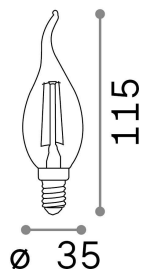

Info sorgente e prestazionali

Potenza	4 W
Emissione	Diffuse
Consumo massimo	max 4,10 W
CCT LED	3000 K
Durata LED (t. 25°C)	25000 h
CRI	> 80
Fascio luminoso	-
Flusso utile	430 lm
Tempo di accensione	X
Rischio fotobiologico	EXEMPT