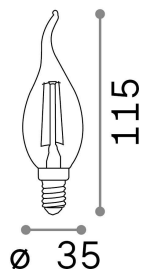

Info sorgente e prestazionali

Potenza	4 W
Emissione	Diffuse
Consumo massimo	max 4,00 W
CCT LED	4000 K
Durata LED (t. 25°C)	25000 h
CRI	> 80
Fascio luminoso	-
Flusso utile	460 lm
Tempo di accensione	X
Rischio fotobiologico	EXEMPT