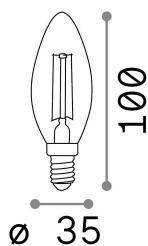

Info sorgente e prestazionali

Potenza	4 W
Emissione	Diffuse
Consumo massimo	max 4,10 W
CCT LED	2200 K
Durata LED (t. 25°C)	15000 h
CRI	> 80
Fascio luminoso	-
Flusso utile	370 lm
Tempo di accensione	X
Rischio fotobiologico	1