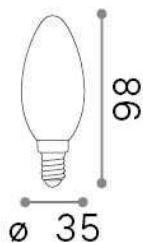

Info generali**Lampadine e accessori - Oliva**

Non-dimmable light bulb with integrated LED sources and diffuse light emission

| | |
|----------------------|--------------------------------|
| Ean | 8021696326610 |
| Articolo | E14 OLIVA 4W 3000K CRI80 SATIN |
| Installazione | Light bulb |
| Garanzia | 5 years |
| Peso lordo | 0.02 kg |
| Volume | 0.000129 m ³ |

**Info sorgente e prestazionali**

| | |
|-----------------------------|------------|
| Potenza | 4 W |
| Emissione | Diffuse |
| Consumo massimo | max 4,00 W |
| CCT LED | 3000 K |
| Durata LED (t. 25°C) | 15000 h |
| CRI | > 80 |
| Fascio luminoso | - |
| Flusso utile | 430 lm |