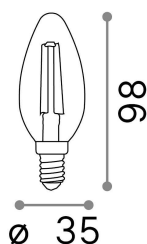

Info sorgente e prestazionali

Potenza	4 W
Emissione	Diffuse
Consumo massimo	max 3,90 W
CCT LED	4000 K
Durata LED (t. 25°C)	25000 h
CRI	> 80
Fascio luminoso	-
Flusso utile	490 lm
Tempo di accensione	X