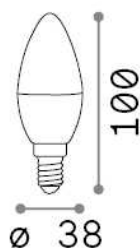

Info sorgente e prestazionali

Potenza	6 W
Emissione	Diffuse
Consumo massimo	max 5,80 W
CCT LED	3000 K
Durata LED (t. 25°C)	25000 h
CRI	> 80
Fascio luminoso	-
Flusso utile	520 lm
Tempo di accensione	x