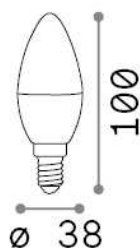

Info sorgente e prestazionali

Potenza	6 W
Emissione	Diffuse
Consumo massimo	max 5,80 W
CCT LED	4000 K
Durata LED (t. 25°C)	25000 h
CRI	> 80
Fascio luminoso	-
Flusso utile	540 lm