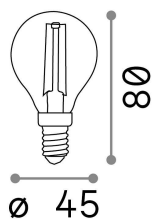

Info sorgente e prestazionali

Potenza	4 W
Emissione	Diffuse
Consumo massimo	max 3,90 W
CCT LED	2200 K
Durata LED (t. 25°C)	15000 h
CRI	> 80
Fascio luminoso	-
Flusso utile	300 lm
Tempo di accensione	X
Rischio fotobiologico	1