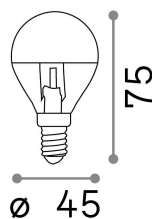

Info sorgente e prestazionali

Potenza	4 W
Emissione	Diffuse
Consumo massimo	max 3,50 W
CCT LED	3000 K
Durata LED (t. 25°C)	25000 h
CRI	> 80
Fascio luminoso	-
Flusso utile	370 lm
Tempo di accensione	X
Rischio fotobiologico	EXEMPT