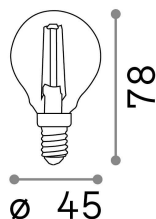

Info sorgente e prestazionali

Potenza	4 W
Emissione	Diffuse
Consumo massimo	max 4,10 W
CCT LED	3000 K
Durata LED (t. 25°C)	25000 h
CRI	> 80
Fascio luminoso	-
Flusso utile	480 lm
Tempo di accensione	X
Rischio fotobiologico	EXEMPT