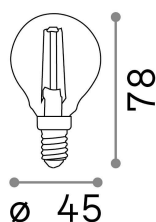

Info sorgente e prestazionali

Potenza	4 W
Emissione	Diffuse
Consumo massimo	max 4,00 W
CCT LED	4000 K
Durata LED (t. 25°C)	25000 h
CRI	> 80
Fascio luminoso	-
Flusso utile	520 lm
Tempo di accensione	X
Rischio fotobiologico	EXEMPT