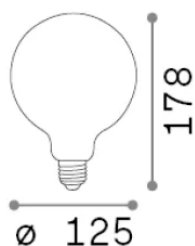

Info sorgente e prestazionali

Potenza	8 W
Emissione	Diffuse
Consumo massimo	max 8 W
CCT LED	3000 K
Durata LED (t. 25°C)	15000 h
CRI	> 80
Fascio luminoso	-
Flusso utile	900 lm
Rischio fotobiologico	1
Potenza in stand-by	< 0.50 W