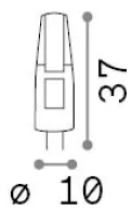

Info sorgente e prestazionali

Potenza	2 W
Emissione	Diffuse
Consumo massimo	max 2 W
CCT LED	3000 K
Durata LED (t. 25°C)	20000 h
CRI	> 80
Fascio luminoso	-
Flusso utile	200 lm
Rischio fotobiologico	1
Potenza in stand-by	< 0.50 W