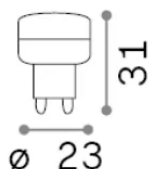

Info sorgente e prestazionali

Potenza	1,7 W
Emissione	Diffuse
Consumo massimo	max 1,7 W
CCT LED	3000 K
Durata LED (t. 25°C)	15000 h
CRI	> 80
Fascio luminoso	110 °
Flusso utile	150 lm