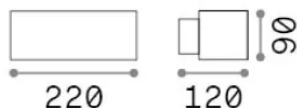

Info sorgente e prestazionali

Sorgente integrata	Light bulb (not included)
Sorgente sostituibile	No
Potenza	E27 max 1 x 60 W
Emissione	Direct + Indirect
Consumo massimo	-
Lampadina consigliata	151960 E27 SFERA 6W 4000K CRI80 BIANCO