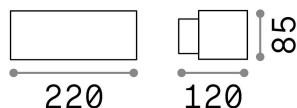

Info sorgente e prestazionali

Sorgente integrata	Light bulb (not included)
Sorgente sostituibile	No
Potenza	E27 max 1 x 60 W
Emissione	Direct + Indirect
Consumo massimo	-