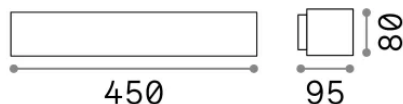

Info sorgente e prestazionali

Sorgente integrata	Light bulb (not included)
Sorgente sostituibile	No
Potenza	E27 max 2 x 60 W
Emissione	Direct + Indirect
Consumo massimo	-
Lampadina consigliata	151960 E27 SFERA 6W 4000K CRI80 BIANCO