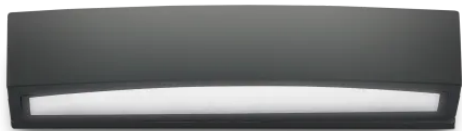

## Esterno - Applique

Outdoor wall mounted lamp with multiple sources, enhanced protection and direct/indirect light emission

<b>Ean</b>	8021696100371
<b>Articolo</b>	ANDROMEDA AP2 NERO
<b>Installazione</b>	Applique
<b>Garanzia</b>	5 years
<b>Peso lordo</b>	1.8 kg
<b>Volume</b>	0.00517 m <sup>3</sup>