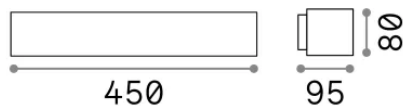

Info sorgente e prestazionali

Sorgente integrata	Light bulb (not included)
Sorgente sostituibile	No
Potenza	E27 max 2 x 60 W
Emissione	Direct + Indirect
Consumo massimo	-
Lampadina consigliata	151960 E27 SFERA 6W 4000K CRI80 BIANCO