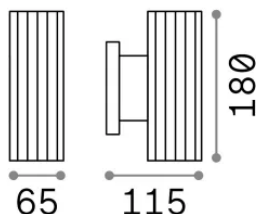

Info sorgente e prestazionali

Sorgente integrata	Light bulb (not included)
Sorgente sostituibile	No
Potenza	GU10 max 2 x 28 W
Emissione	Direct + Indirect
Consumo massimo	-
Lampadina consigliata	253497 GU10 05W 430Lm 4000K CR190