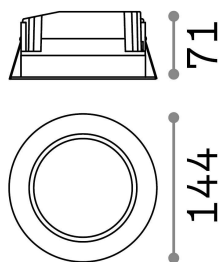

Info sorgente e prestazionali

Sorgente integrata	Integrated LED module
Sorgente sostituibile	Replaceable (by qualified operators only)
Potenza	15 W
Emissione	Direct
Consumo massimo	max 15,00 W
Caratteristiche LED	LED SMD
CCT LED	3000 K
Durata LED (t. 25°c)	30000 h
CRI	> 80
SDCM	3
Fascio luminoso	87°
Flusso sorgente	1750 lm
Flusso utile	1400 lm
Rischio fotobiologico	1