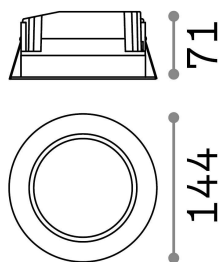

Info sorgente e prestazionali

Sorgente integrata	Integrated LED module
Sorgente sostituibile	Replaceable (by qualified operators only)
Potenza	20 W
Emissione	Direct
Consumo massimo	max 20,00 W
Caratteristiche LED	LED SMD
CCT LED	3000 K
Durata LED (t. 25°c)	30000 h
CRI	> 80
SDCM	3
Fascio luminoso	87°
Flusso sorgente	2400 lm
Flusso utile	1920 lm
Rischio fotobiologico	1