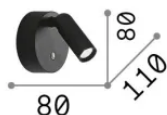

### Interno - Applique

Indoor wall mounted adjustable and dimmable lamp with integrated LED sources, in-built switch, in-built integrated battery and direct light emission

<b>Ean</b>	8021696350264
<b>Articolo</b>	BEAN AP ROUND RECHARGEABLE OTTONE
<b>Installazione</b>	Applique
<b>Garanzia</b>	5 years
<b>Peso lordo</b>	0.32 kg
<b>Volume</b>	0.00119 m <sup>3</sup>

## Info tecniche e installative

<b>Peso netto</b>	0.31 kg
<b>Classe di isolamento</b>	III
<b>Grado di protezione</b>	IP20
<b>Conformità</b>	CE
<b>Temperatura d'esercizio</b>	0° ~ +40 °C
<b>Dimmer</b>	1, Touch dimmer
<b>Alimentazione</b>	5 V DC 50/60 Hz
<b>Alimentatore</b>	Required, separate, not included (power charger, output 5 V DC 2 A USB-C type) electronic