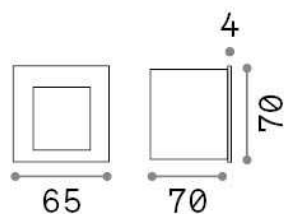

Info sorgente e prestazionali

Sorgente integrata	Integrated LED module
Sorgente sostituibile	Replaceable (by qualified operators only)
Potenza	2 W
Emissione	Direct Asymmetrical
Consumo massimo	max 2,00 W
Caratteristiche LED	LED SMD OSRAM
CCT LED	3000 K
Durata LED (t. 25°c)	35000 h
CRI	> 80
SDCM	3
Fascio luminoso	100*66°
Flusso sorgente	340 lm
Flusso utile	135 lm