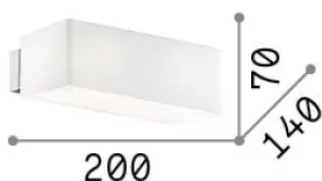

Info sorgente e prestazionali

Sorgente integrata	Light bulb (included)
Sorgente sostituibile	Replaceable
Potenza	G9 max 2 x 4 W
Emissione	Direct + Indirect
Consumo massimo	-
Lampadina inclusa	209043 G9 3.0W 3000K CRI80
Lampadina consigliata	305486 G9 4.0W 3000K CRI80