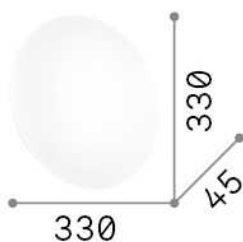

Info sorgente e prestazionali

Sorgente integrata	Integrated LED module
Sorgente sostituibile	Replaceable (by qualified operators only)
Potenza	17 W
Emissione	Diffuse
Consumo massimo	max 17,00 W
Caratteristiche LED	LED SMD
CCT LED	3000 K
Durata LED (t. 25°c)	30000 h
CRI	> 80
Fascio luminoso	-
Flusso sorgente	1700 lm
Flusso utile	940 lm
Rischio fotobiologico	1