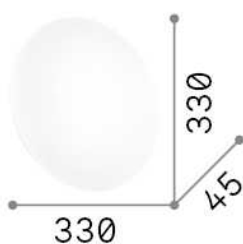

Info sorgente e prestazionali

Sorgente integrata	Integrated LED module
Sorgente sostituibile	Replaceable (by qualified operators only)
Potenza	17 W
Emissione	Diffuse
Consumo massimo	max 17,00 W
Caratteristiche LED	LED SMD
CCT LED	4000 K
Durata LED (t. 25°c)	30000 h
CRI	> 80
Fascio luminoso	-
Flusso sorgente	1750 lm
Flusso utile	970 lm
Rischio fotobiologico	1