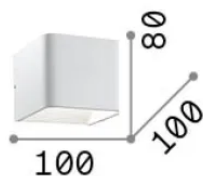

Info generali

Interno - Applique

Indoor wall mounted lamp with integrated LED sources and direct/indirect light emission

Ean	8021696051444
Articolo	CLICK AP D10
Installazione	Applique
Garanzia	5 years
Peso lordo	0.62 kg
Volume	0.0018 m ³

Info sorgente e prestazionali

Sorgente integrata	Integrated LED module
Sorgente sostituibile	Replaceable (by qualified operators only)
Potenza	LED 6 W
Emissione	Direct + Indirect
Consumo massimo	max 6 W
Caratteristiche LED	LED SMD
CCT LED	3000 K
Durata LED (t. 25°c)	20000 h
CRI	> 90
SDCM	3
Flusso sorgente	520 lm
Flusso utile	400 lm