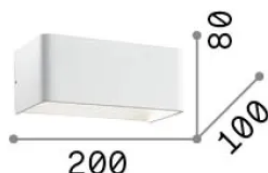

Info sorgente e prestazionali

Sorgente integrata	Integrated LED module
Sorgente sostituibile	Replaceable (by qualified operators only)
Potenza	LED 12 W
Emissione	Direct + Indirect
Consumo massimo	max 12 W
Caratteristiche LED	LED SMD
CCT LED	3000 K
Durata LED (t. 25°C)	20000 h
CRI	> 90
SDCM	3
Flusso sorgente	1200 lm
Flusso utile	1000 lm